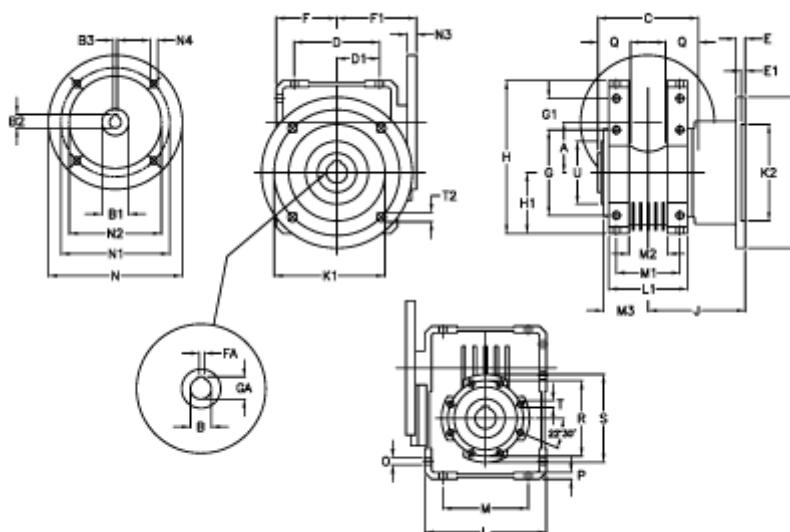

Article number: 392208606443516

Description: Worm Gear with Torque Limiter
W86 L1-UF-64-P90 B5

Measures

A = 86.90	E = 15	H = 245.5	M = 144	N4 = 11,5	U = 110
B = 35	E1 = 6	H1 = 100.0	M1 = 101	O = 11.5	
B1 E7 = 24	F = 100	J = 151.0	M2 = 57	P = 11	
B2 = 27.3	F1 = 128	K = 210	M3 = 65	Q = 45	
B3 H9 = 8	FA = 10	K1 = 176	N = 200	R = 130	
C = 140	G = 144	K2 = 152	N1 = 165	S = 150	
D = 144.0	G1 = 45.5	L = 200	N2 = 130	T = M10x18	
D1 = 72.0	GA = 38.3	L1 = 125	N3 = 12.0	T2 = 12.5	